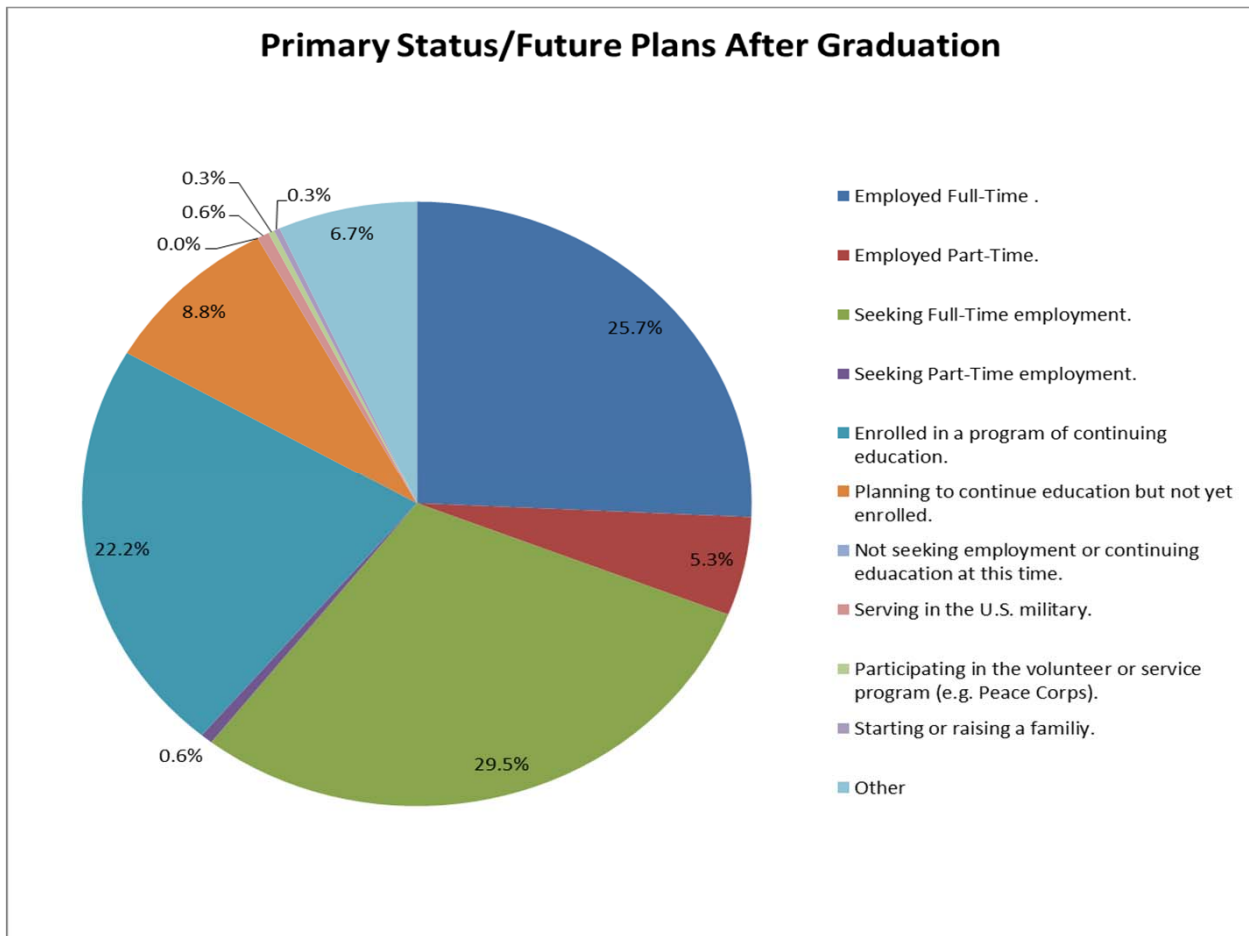

First Destination Survey Spring 2015: Undergraduate Program Students

During April and May of 2015, Office of Institutional Research of West Chester University of Pennsylvania (WCU) and WCU Foundation collaboratively conducted an online survey of students who were intending to graduate with a Baccalaureate degree at the end of Spring 2015 term. The purpose of the survey was to assess their future plans. The survey consisted of the broad question: "What is your primary status after *graduation*?" as well as, follow-up by questions on their employment, volunteer work, military service and continued education. A total of 342 students responded to the survey. This represents approximately 16.5% of the 2,076 students intending to graduate in May 2015. The findings of the survey are displayed below.

Primary Status /Primary Future Plans after Graduation:

Table 1: Primary Status/Primary Future Plans after Graduation

Response Category	Spring 2015 Responses	
	#	%
Employed Full-Time.	88	25.7
Employed Part-Time.	18	5.3
Seeking Full-Time employment.	101	29.5
Seeking Part-Time employment.	2	0.6
Enrolled in a program of continuing education.	76	22.2
Planning to continue education but not yet enrolled.	30	8.8
Not seeking employment or continuing education at this time.	0	0.0
Serving in the U.S. military.	2	0.6
Participating in the volunteer or service program (e.g. Peace Corps).	1	0.3
Starting or raising a family.	1	0.3
Other.	23	6.7
Total	342	100.0

Students graduating with a Baccalaureate degree were asked about their employment status regardless of their primary status/future plans after graduation; following are the percent responses by their employment status: