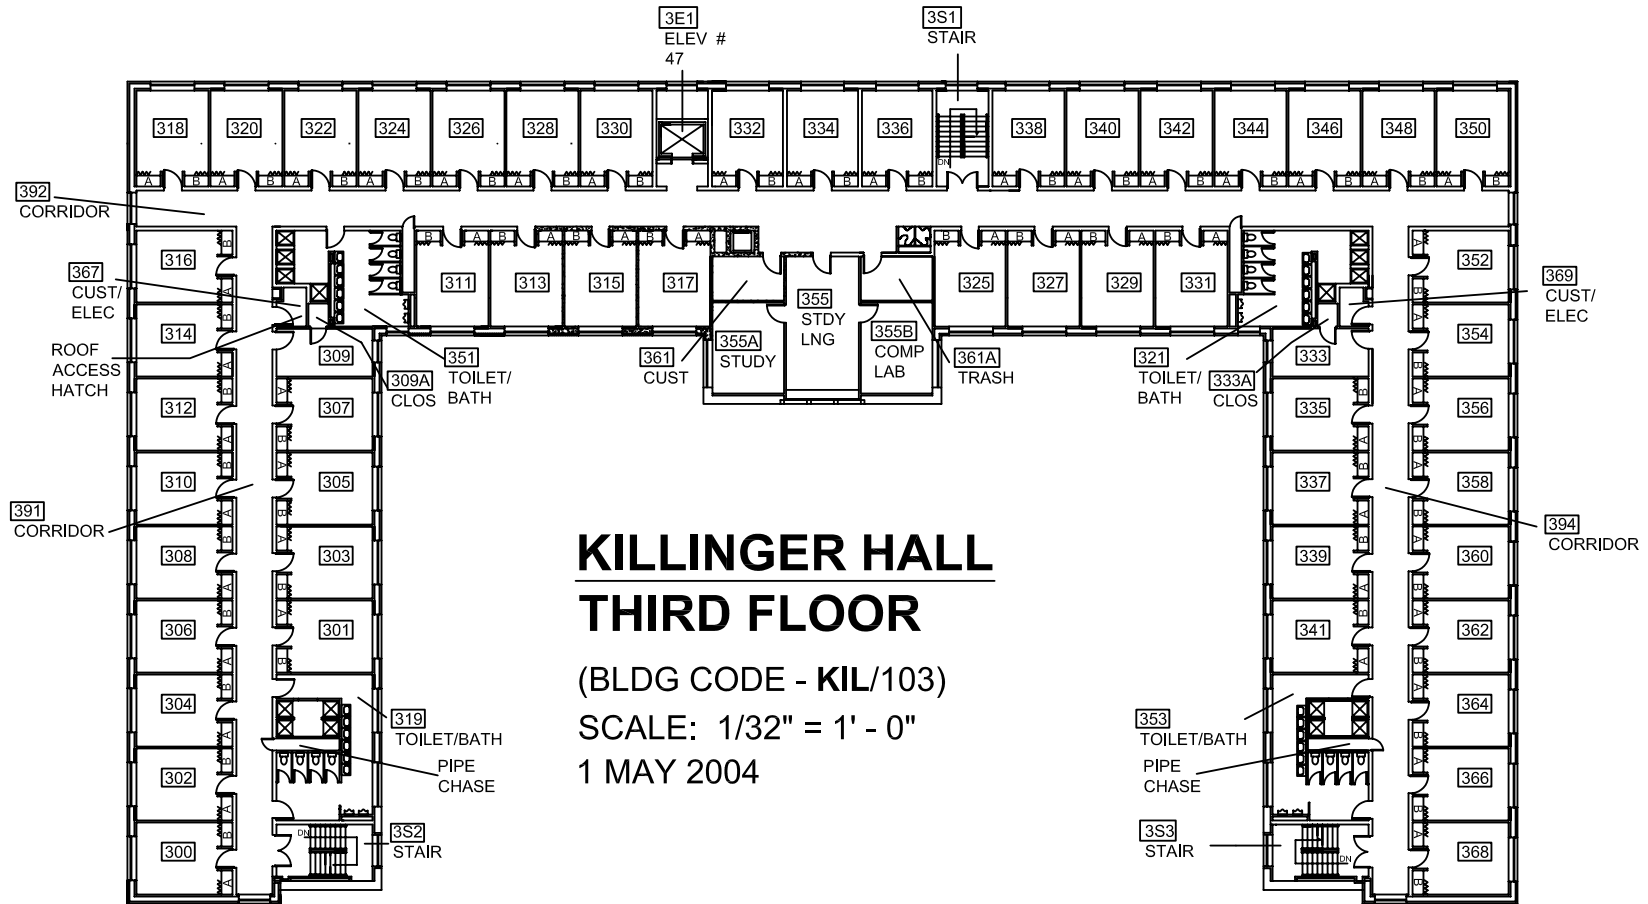

ROOM # = AREA
 TYPICAL DORM ROOM = 176 sf
 TYPICAL CLOSET A & B = 7 SF
 309 = 128 sf
 309A = 10 sf
 319 = 368 sf
 321 = 320 sf
 333 = 128 sf
 333A = 10 sf
 351 = 320 sf

ROOM # = AREA
 353 = 368 sf
 355 = 265 sf
 355A = 182 sf
 355B = 182 sf
 361 = 84 sf
 361A = 84 sf
 367 = 38 sf
 369 = 31sf

ROOM # = AREA
 391 = 668sf
 392 = 1508 sf
 394 = 668 sf
 3E1 = 59 sf
 3S1 = 142 sf
 3S2 = 147 sf
 3S3 = 147 sf

KILLINGER HALL THIRD FLOOR

(BLDG CODE - KIL/103)

SCALE: 1/32" = 1' - 0"

1 MAY 2004