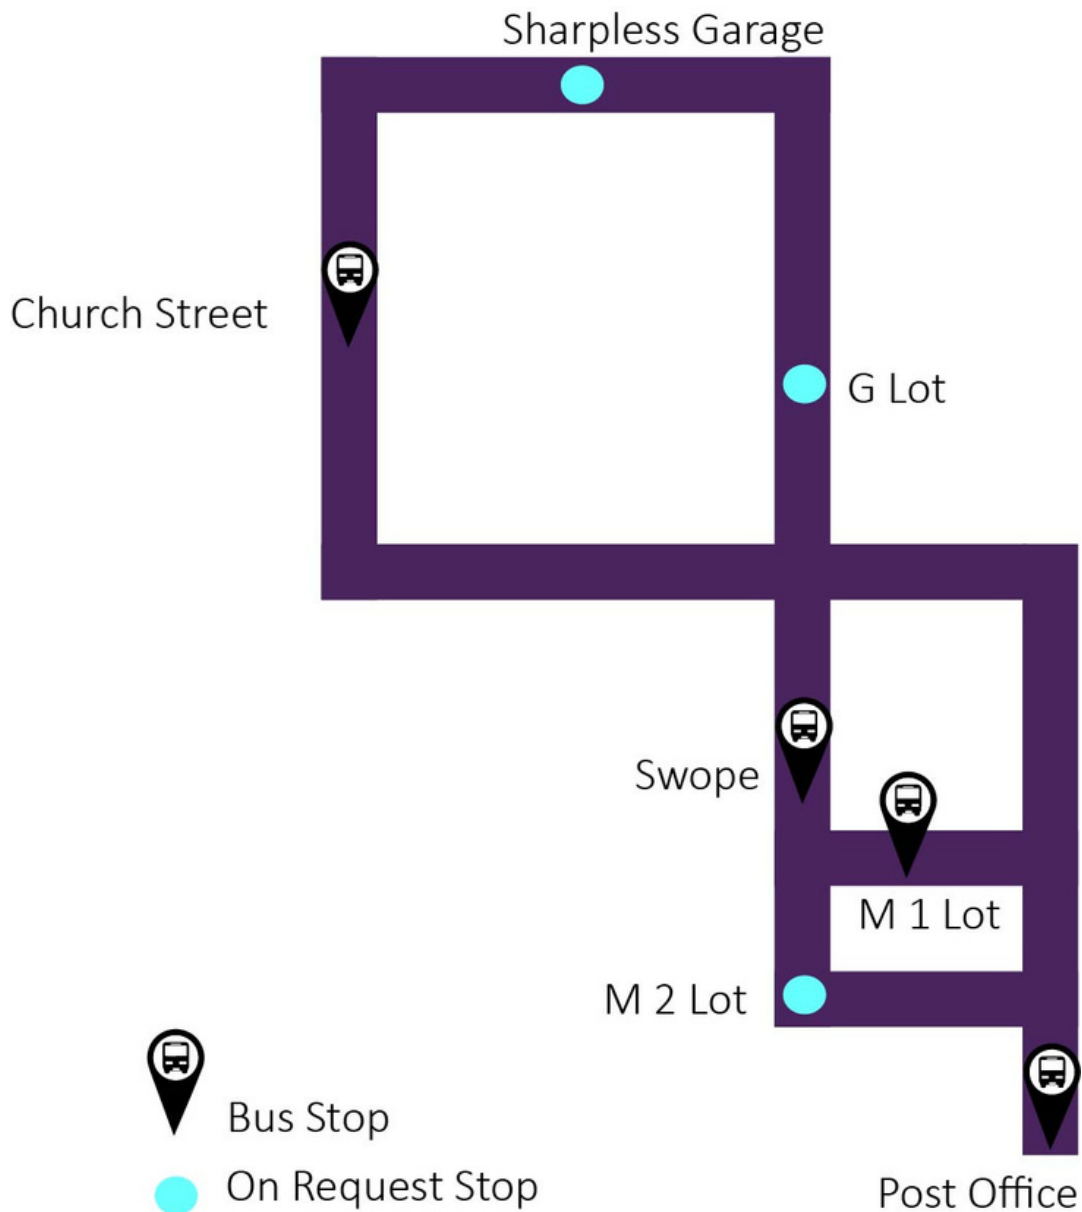

## Purple Route

**Monday-Friday**  
**7:15 AM - 5:00 PM**

# PURPLE ROUTE

Note: Bus may vacate route to serve as Accessible Bus

NORTH CAMPUS

SOUTH CAMPUS

- STUDENT SERVICES**
- 25. Sykes Student Union
  - 26. FHG Library
  - 27. Peoples
  - 28. Student Rec Center
  - 29. Lawrence Center
  - 30. University Post Office

## STOPS

- Church Street
- Swope
- WCU Post Office
- M-Lot

On Request Stops:  
M-2 Lot, G-Lot, Sharpless Garage

● Shuttle Stops ● On-Request Shuttle Stops

WEEKDAYS TO CHURCH ST.	
M-lot	Church St.
7:25 AM	7:29 AM
7:41 AM	7:45 AM
7:57 AM	8:01 AM
8:13 AM	8:17 AM
8:29 AM	8:33 AM
8:45 AM	8:49 AM
9:01 AM	9:05 AM
9:17 AM	9:21 AM
9:33 AM	9:37 AM
9:49 AM	9:53 AM
10:05 AM	10:09 AM
10:21 AM	10:25 AM
10:37 AM	10:41 AM
10:53 AM	10:57 AM
11:09 AM	11:13 AM
THEN EVERY 16 MINUTES UNTIL	
4:13 PM	4:17 PM
4:29 PM	4:33 PM
4:45 PM	4:49 PM
5:01 PM	5:05 PM