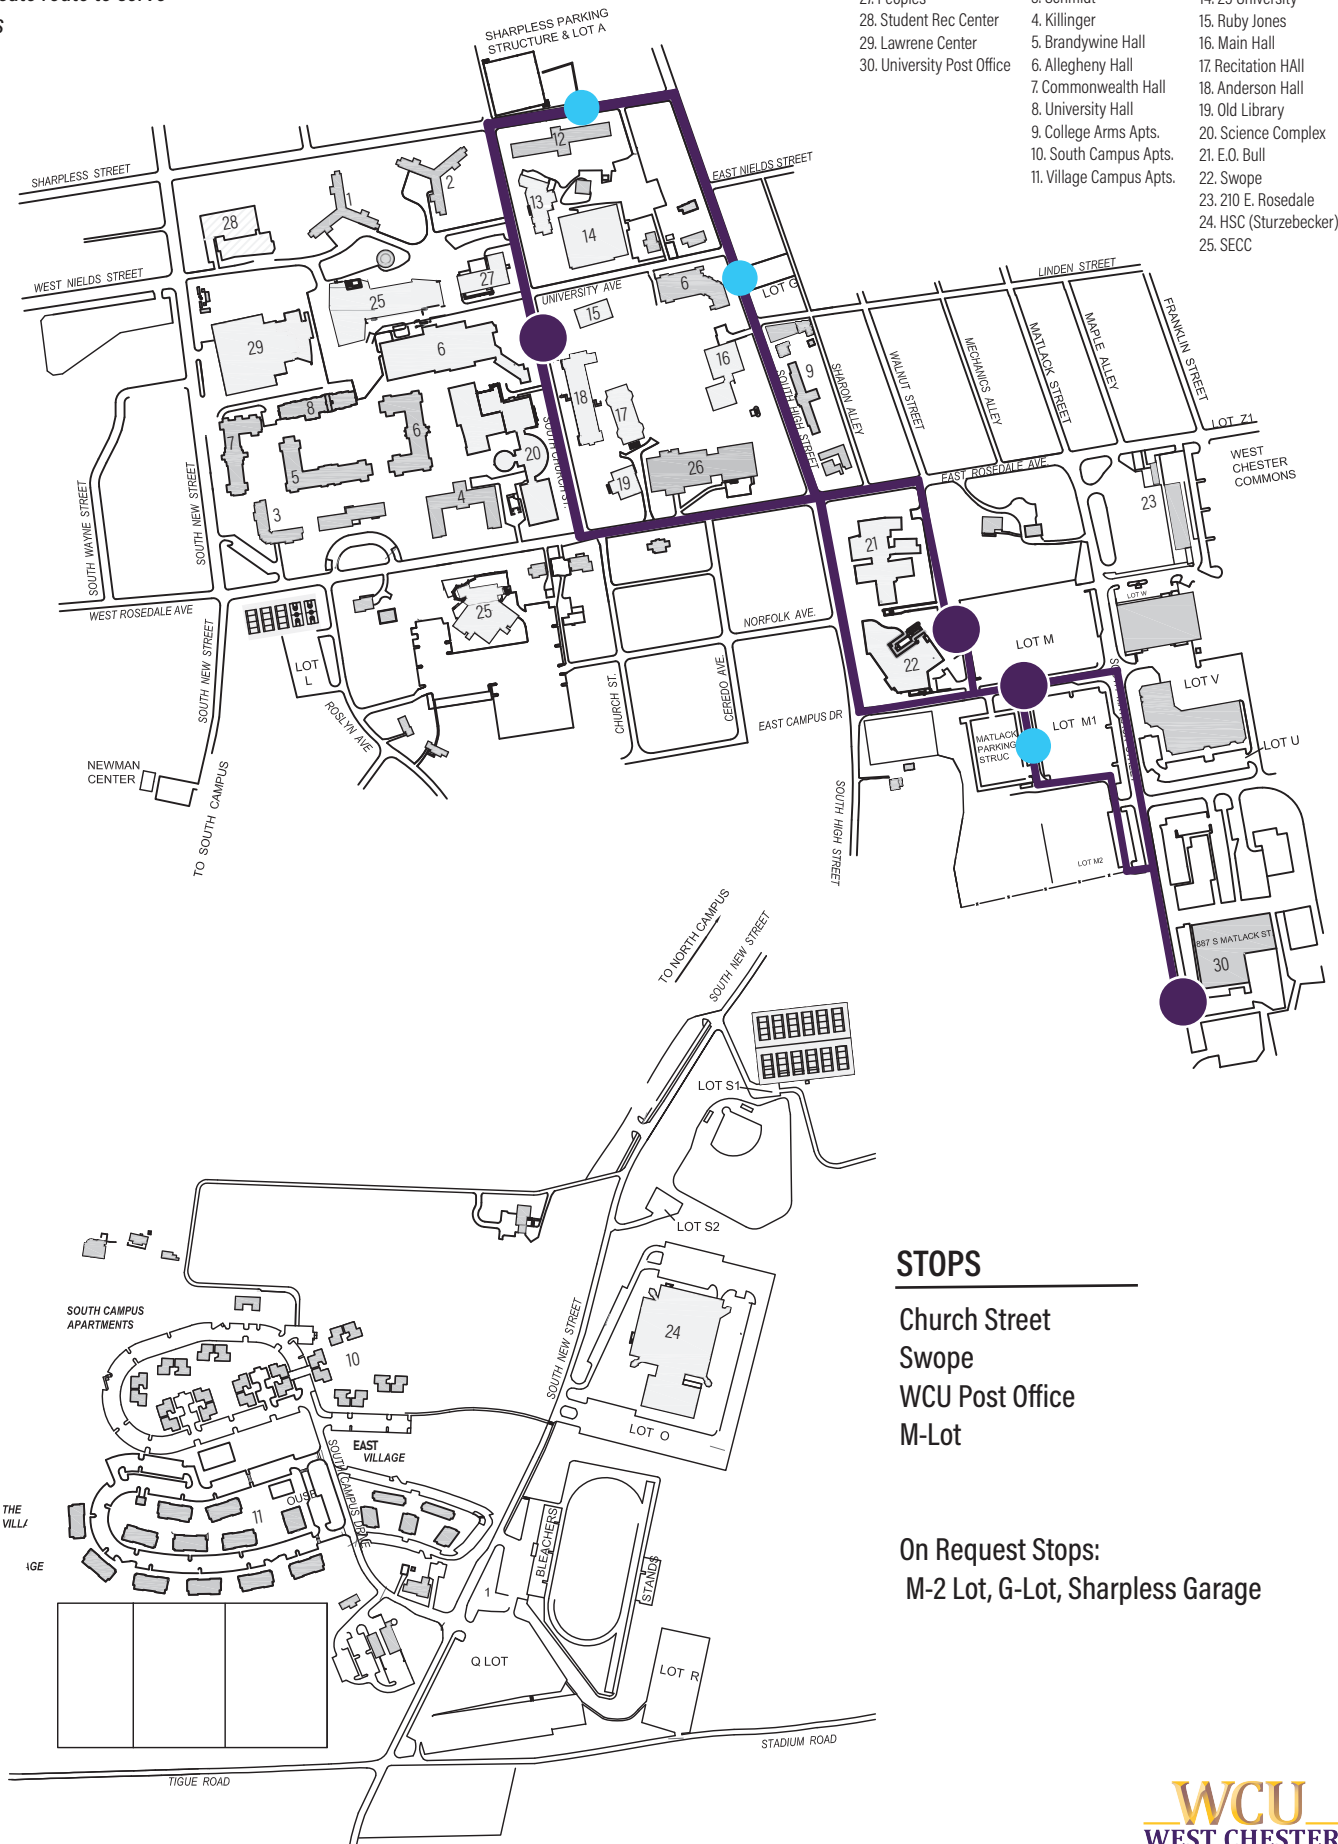

# PURPLE ROUTE

Note: Bus may vacate route to serve as Accessible Bus

NORTH CAMPUS

SOUTH CAMPUS

- STUDENT SERVICES**
- 25. Sykes Student Union
  - 26. FHG Library
  - 27. Peoples
  - 28. Student Rec Center
  - 29. Lawrence Center
  - 30. University Post Office

- STUDENT HOUSING**
- 1. Tyson
  - 2. Goshen
  - 3. Schmidt
  - 4. Killingier
  - 5. Brandywine Hall
  - 6. Allegheny Hall
  - 7. Commonwealth Hall
  - 8. University Hall
  - 9. College Arms Apts.
  - 10. South Campus Apts.
  - 11. Village Campus Apts.

- ACADEMIC BUILDINGS**
- 12. BMC
  - 13. Mitchell Hall
  - 14. 25 University
  - 15. Ruby Jones
  - 16. Main Hall
  - 17. Recitation Hall
  - 18. Anderson Hall
  - 19. Old Library
  - 20. Science Complex
  - 21. E.O. Bull
  - 22. Swope
  - 23. 210 E. Rosedale
  - 24. HSC (Sturzebecker)
  - 25. SECC

WEEKDAYS TO CHURCH ST.	
M-lot	Church St.
7:25 AM	7:29 AM
7:41 AM	7:45 AM
7:57 AM	8:01 AM
8:13 AM	8:17 AM
8:29 AM	8:33 AM
8:45 AM	8:49 AM
9:01 AM	9:05 AM
9:17 AM	9:21 AM
9:33 AM	9:37 AM
9:49 AM	9:53 AM
10:05 AM	10:09 AM
10:21 AM	10:25 AM
10:37 AM	10:41 AM
10:53 AM	10:57 AM
11:09 AM	11:13 AM
THEN EVERY 16 MINUTES UNTIL	
4:13 PM	4:17 PM
4:29 PM	4:33 PM
4:45 PM	4:49 PM
5:01 PM	5:05 PM