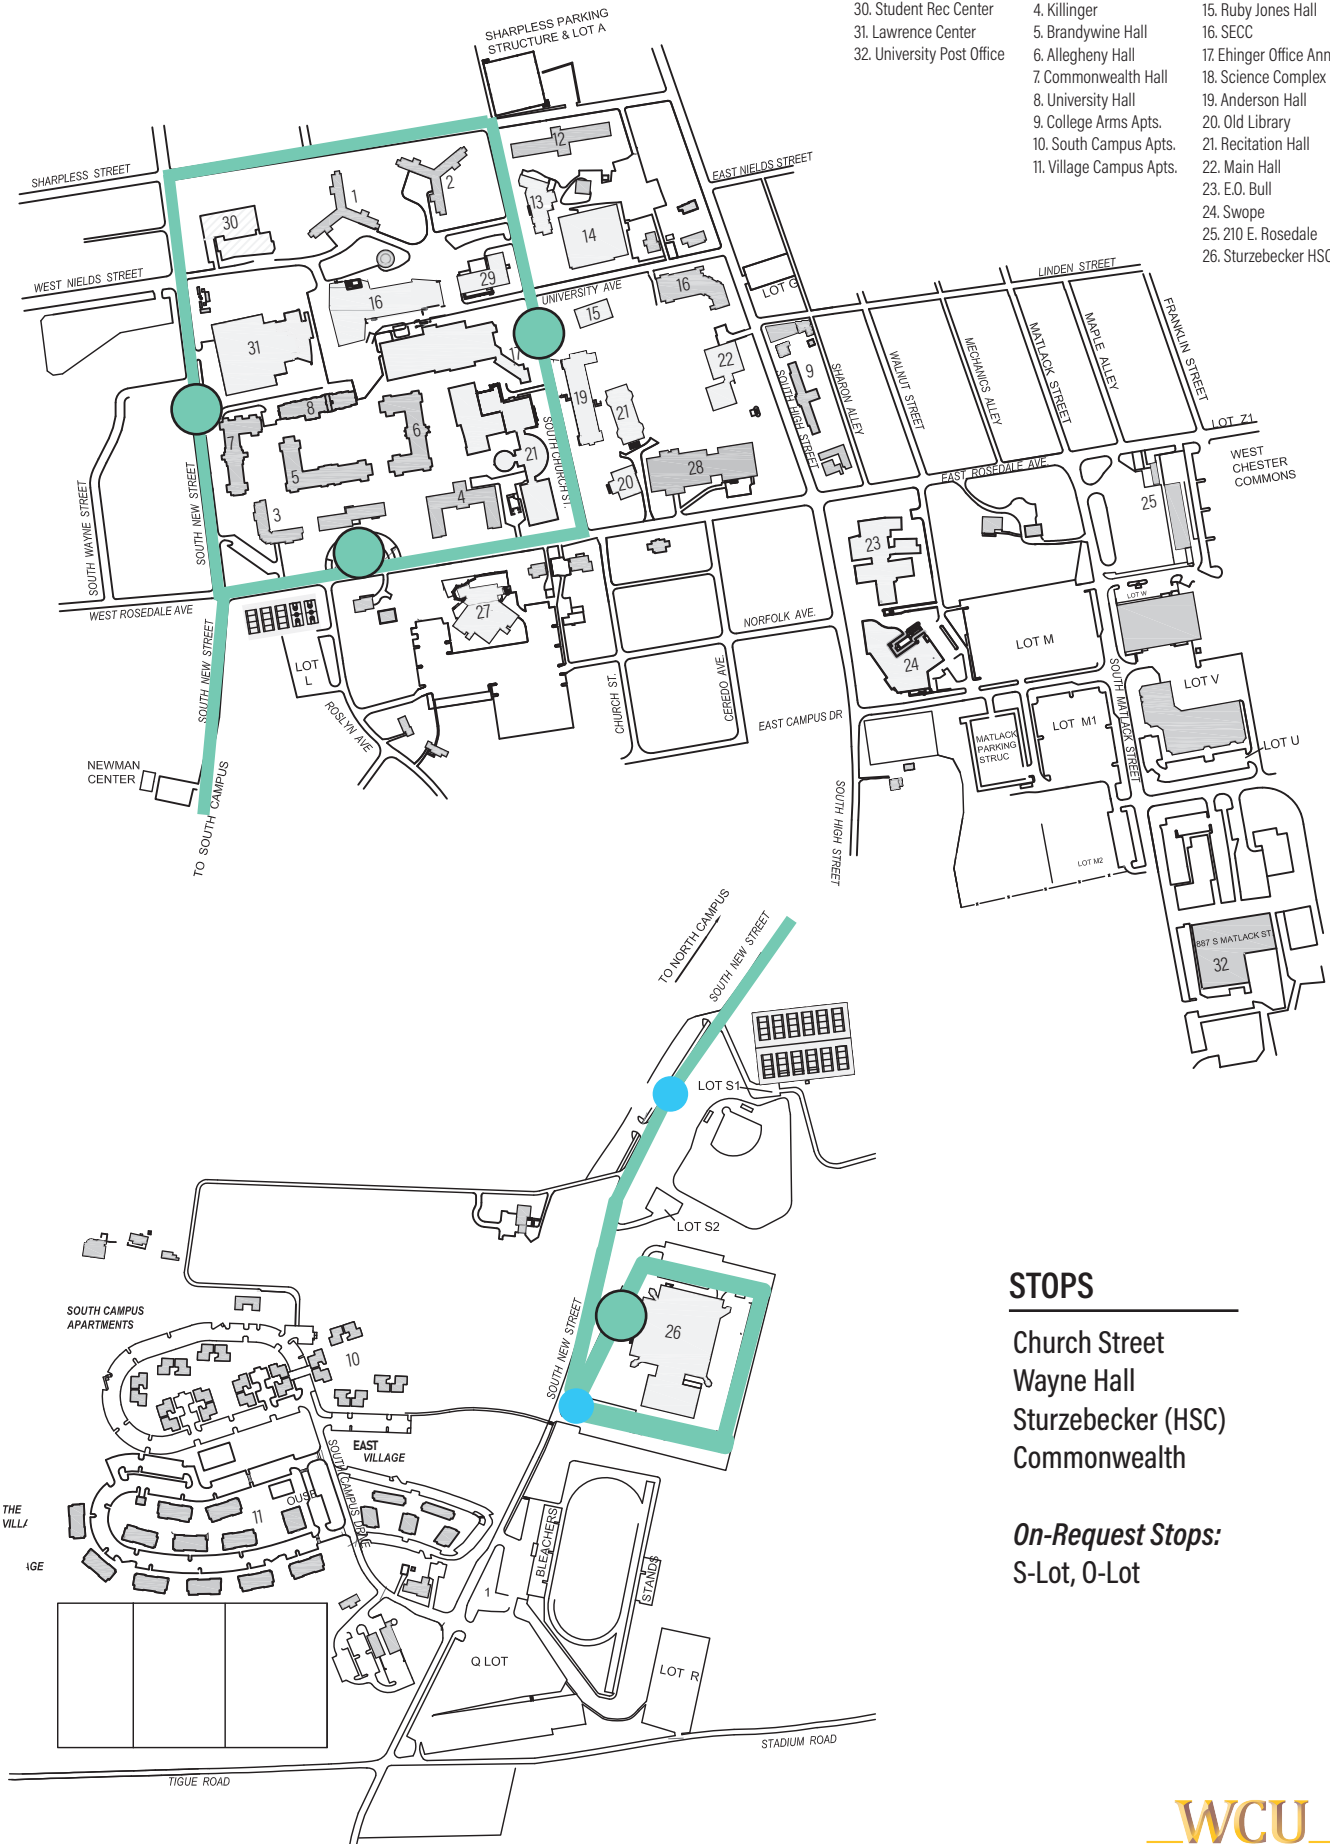

WCU Shuttles

Green Route

Monday-Thursday
8:30 AM - 8:00 PM
Friday
8:30 AM - 4:00 PM

GREEN ROUTE

NORTH CAMPUS

SOUTH CAMPUS

- STUDENT SERVICES**
 27. Sykes Student Union
 28. FHG Library
 29. Peoples
 30. Student Rec Center
 31. Lawrence Center
 32. University Post Office

- STUDENT HOUSING**
 1. Tyson
 2. Goshen
 3. Schmidt
 4. Killinger
 5. Brandywine Hall
 6. Allegheny Hall
 7. Commonwealth Hall
 8. University Hall
 9. College Arms Apts.
 10. South Campus Apts.
 11. Village Campus Apts.

- ACADEMIC BUILDINGS**
 12. BPMC
 13. Mitchell
 14. 25 University Ave.
 15. Ruby Jones Hall
 16. SECC
 17. Ehinger Office Annex
 18. Science Complex
 19. Anderson Hall
 20. Old Library
 21. Recitation Hall
 22. Main Hall
 23. E.O. Bull
 24. Swope
 25. 210 E. Rosedale
 26. Sturzebecker HSC

WEEKDAYS TO HSC (STURZEBECKER)		
<i>Church Street</i>	<i>Wayne Hall</i>	<i>HSC</i>
8:30 AM	8:32	8:36
8:46	8:48	8:52
9:03	9:05	9:09
THEN EVERY 8-9 MINUTES UNTIL		
4:08 PM	4:10	4:14
4:25	4:27	4:31
4:42	4:44	4:48
4:59	5:01	5:05
5:16	5:18	5:22
5:33	5:35	5:39
5:50	5:52	5:56
6:07	6:09	6:13
6:24	6:26	6:30
6:41	6:43	6:47
6:58	7:00	7:04
7:15	7:17	7:21
7:32	7:34	7:38
7:49	7:51	7:55
M-TH SERVICE ENDS AT 8 PM FRI SERVICE ENDS AT 4 PM		