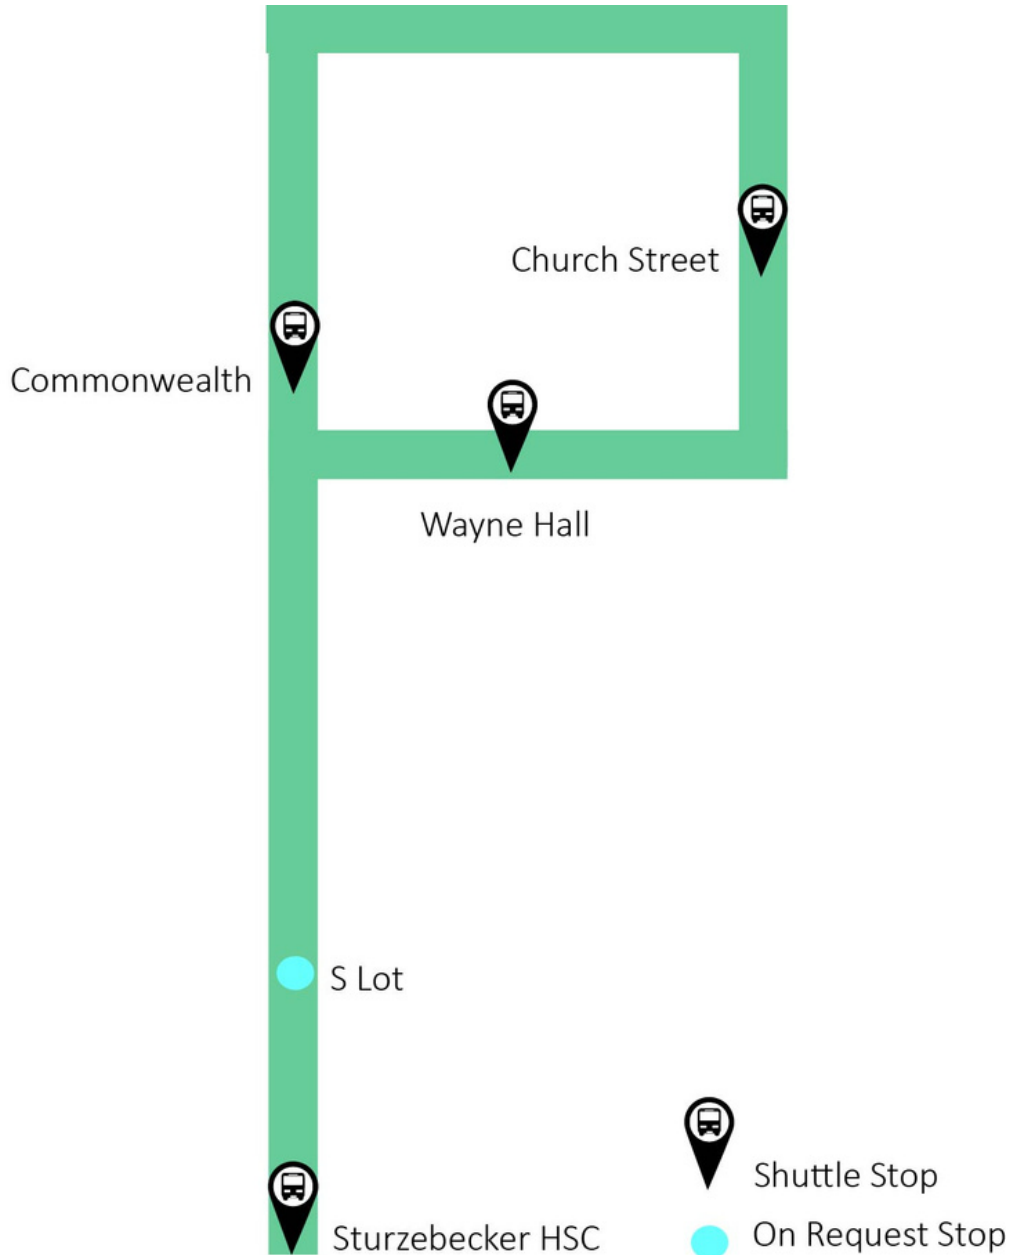

WCU Shuttles

Green Route

Monday-Thursday
8:30 AM - 8:00 PM
Friday
8:30 AM - 4:00 PM

GREEN ROUTE

NORTH CAMPUS

SOUTH CAMPUS

- STUDENT SERVICES**
 27. Sykes Student Union
 28. FHG Library
 29. Peoples
 30. Student Rec Center
 31. Lawrence Center
 32. University Post Office

- STUDENT HOUSING**
 1. Tyson
 2. Goshen
 3. Schmidt
 4. Killinger
 5. Brandywine Hall
 6. Allegheny Hall
 7. Commonwealth Hall
 8. University Hall
 9. College Arms Apts.
 10. South Campus Apts.
 11. Village Campus Apts.

STOPS

- Church Street
- Wayne Hall
- Sturzebecker (HSC)
- Commonwealth

On-Request Stops:

- S-Lot, O-Lot

Shuttle Stops On-Request Shuttle Stops

WEEKDAY SERVICE FREQUENCY

WEEKDAYS TO CHURCH STREET		
<i>HSC</i>	<i>Commonwealth Hall</i>	<i>Church Street</i>
8:38 AM	8:42	8:45
8:54	8:58	9:01
THEN EVERY 8-9 MINUTES UNTIL		
3:59 PM	4:03	4:06
4:16	4:20	4:23
4:33	4:37	4:40
4:50	4:54	4:57
5:07	5:11	5:14
5:24	5:28	5:31
5:41	5:45	5:48
5:58	6:02	6:05
6:15	6:19	6:22
6:32	6:36	6:39
6:49	6:53	6:56
7:06	7:10	7:13
7:23	7:27	7:30
7:40	7:44	7:47
7:57	8:01	8:04
M-TH SERVICE ENDS AT 8 PM FRI SERVICE ENDS AT 4 PM		

WEEKDAYS TO HSC (STURZEBECKER)		
<i>Church Street</i>	<i>Wayne Hall</i>	<i>HSC</i>
8:30 AM	8:32	8:36
8:46	8:48	8:52
9:03	9:05	9:09
THEN EVERY 8-9 MINUTES UNTIL		
4:08 PM	4:10	4:14
4:25	4:27	4:31
4:42	4:44	4:48
4:59	5:01	5:05
5:16	5:18	5:22
5:33	5:35	5:39
5:50	5:52	5:56
6:07	6:09	6:13
6:24	6:26	6:30
6:41	6:43	6:47
6:58	7:00	7:04
7:15	7:17	7:21
7:32	7:34	7:38
7:49	7:51	7:55
M-TH SERVICE ENDS AT 8 PM FRI SERVICE ENDS AT 4 PM		